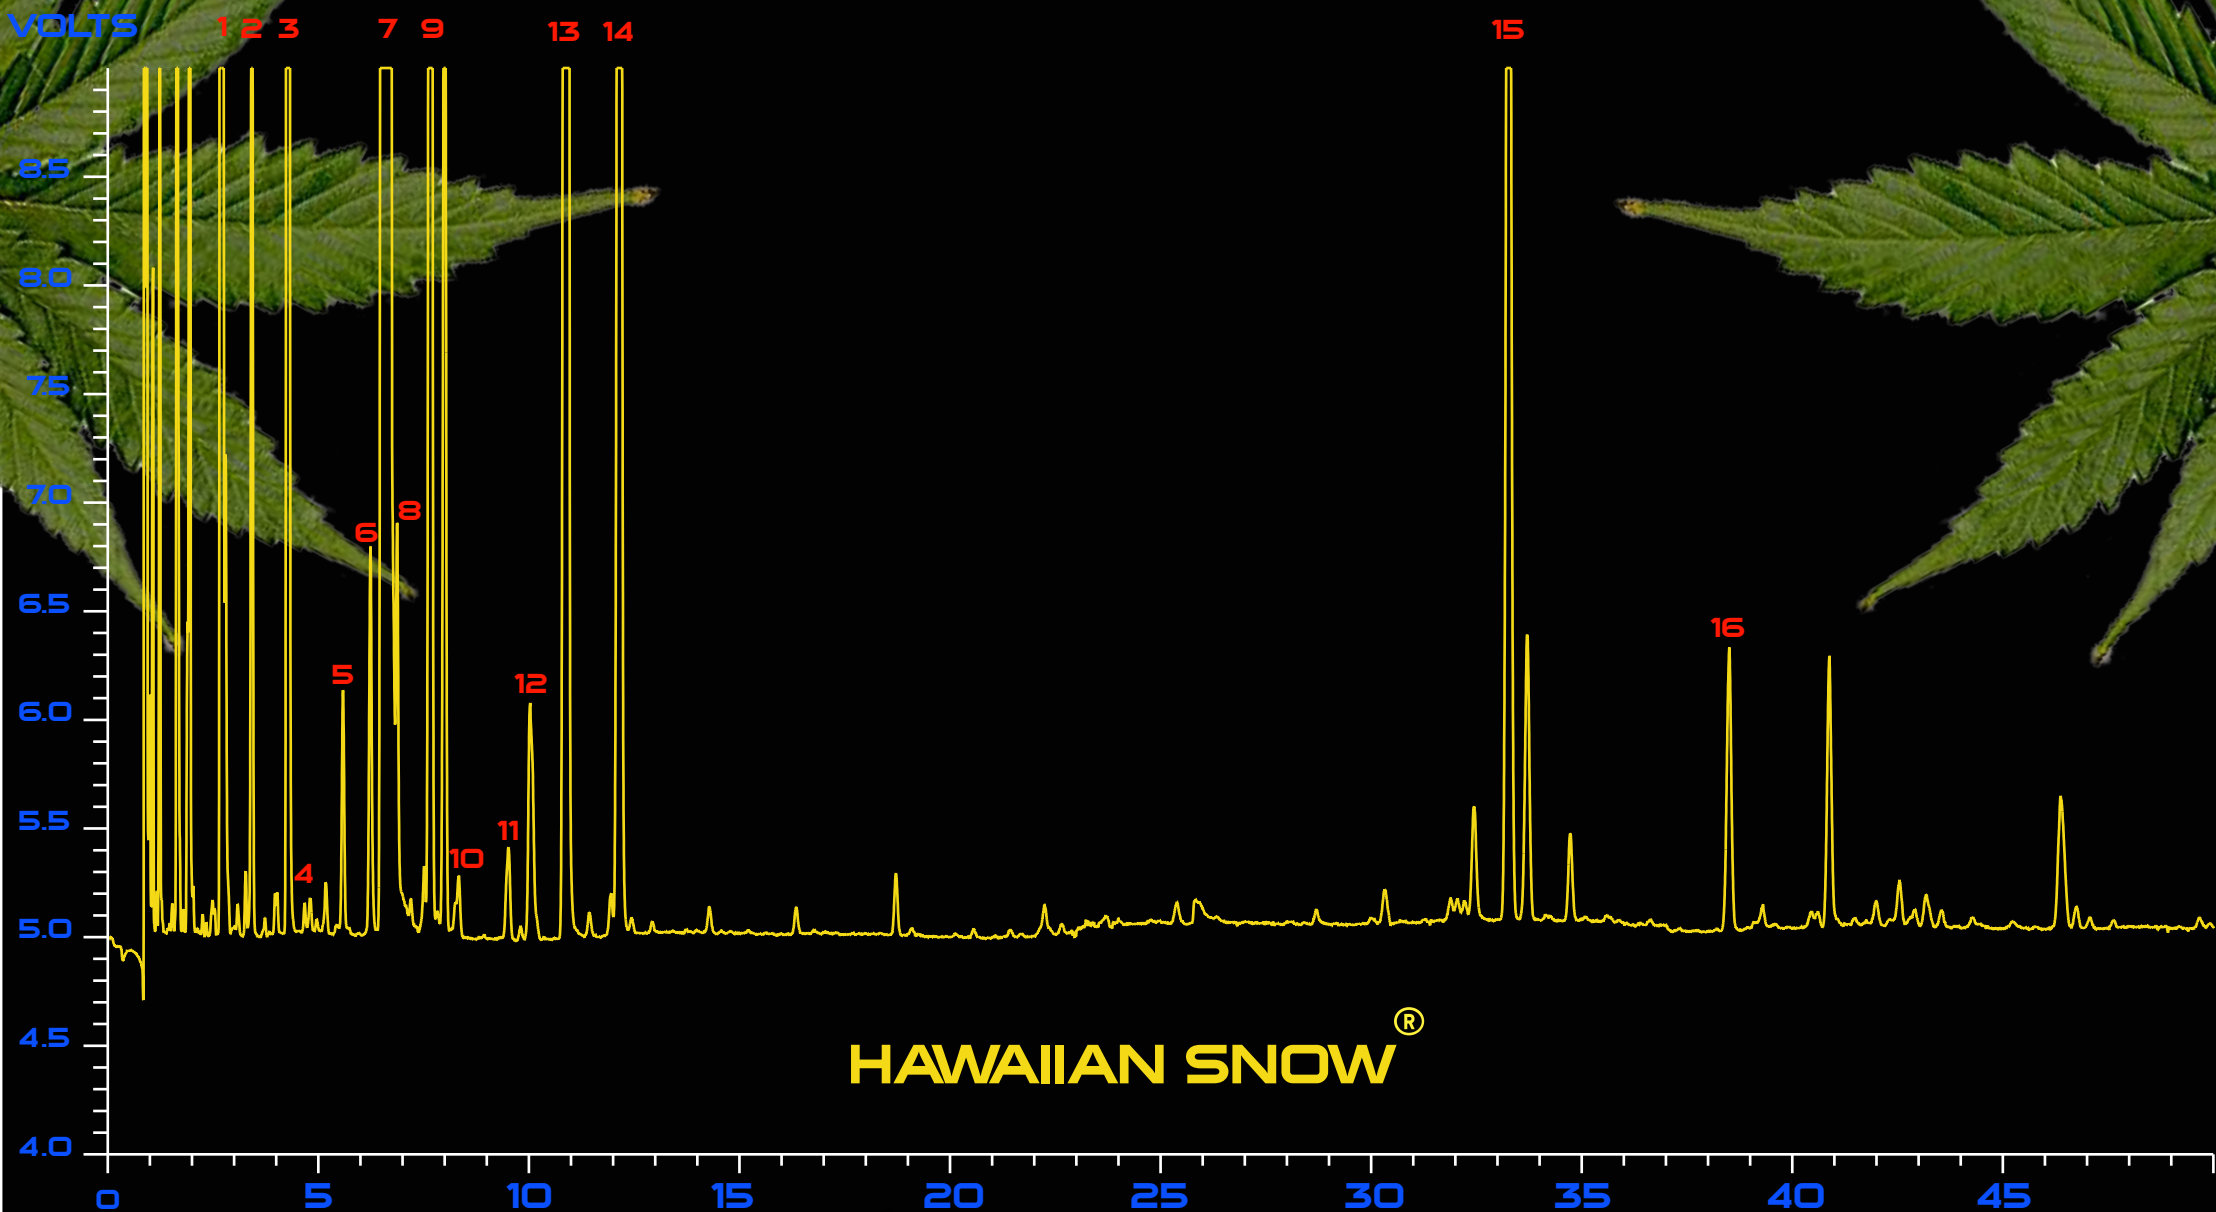

TERPENS IN RESIN (HEADSPACE METHOD)

HAWAIIAN SNOW[®]

Green House Seed Co.[®]

TIME